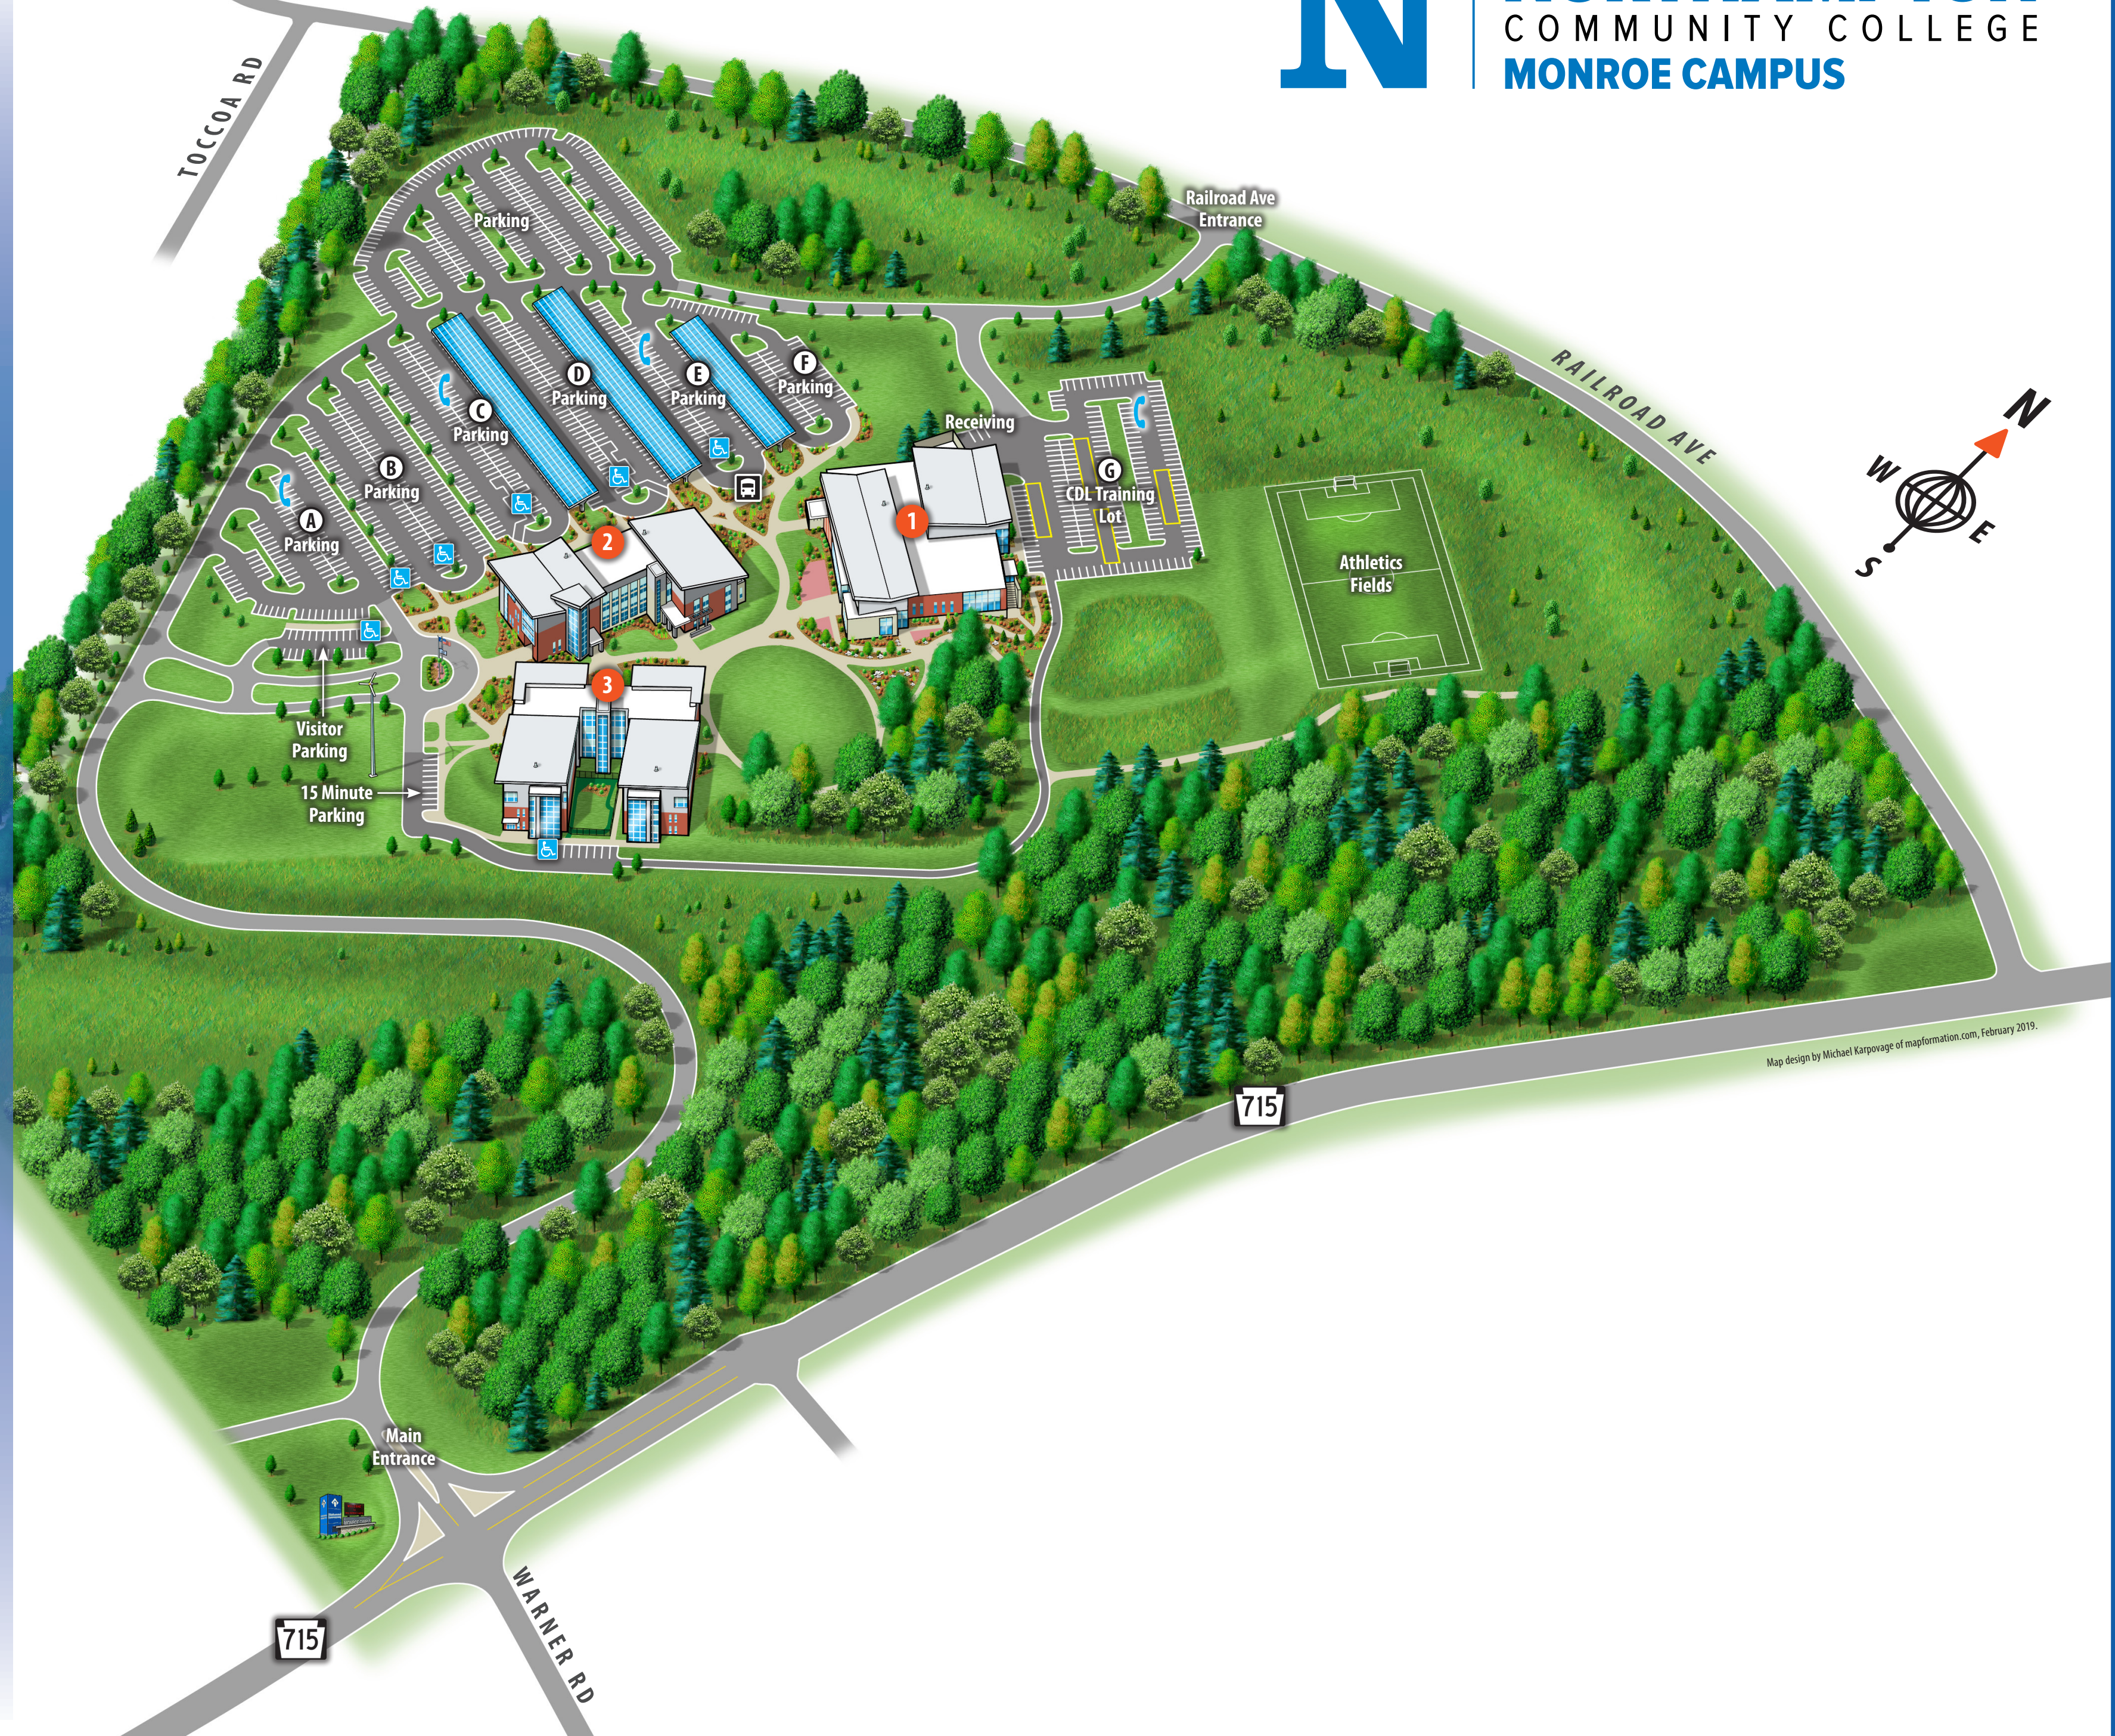

MONROE CAMPUS MAP

2411 Route 715 • Tannersville, PA 18372
570-369-1800 • northampton.edu

MAP KEY

ACADEMIC & ADMINISTRATIVE BUILDINGS

- 1. Pocono Hall:**
 - Food Court
 - Bookstore
 - Gymnasium
 - Fitness Center
 - Pocono Community Room
- 2. Keystone Hall:**
 - Admissions/Financial Aid
 - Advising/Placement Testing
 - Counseling
 - Disabilities Services
 - Learning Center
 - Library
 - Public Safety
 - Dunning Gallery
 - Keystone Community Room
 - Testing Center
- 3. Evelyn Jones Kapp Hall**
 - Hannig Childrens Center
 - Monroe Maker Space
 - Demonstration Kitchen
 - Center for College and Career Readiness
 - Classrooms/Science Labs
 - Center for Teaching, Learning & Technology
 - CDL Program

- Parking Lots
- Bus Stops
- Emergency Call Boxes
- Handicap Accessible

Map design by Michael Karpovage of mapformation.com, February 2019.